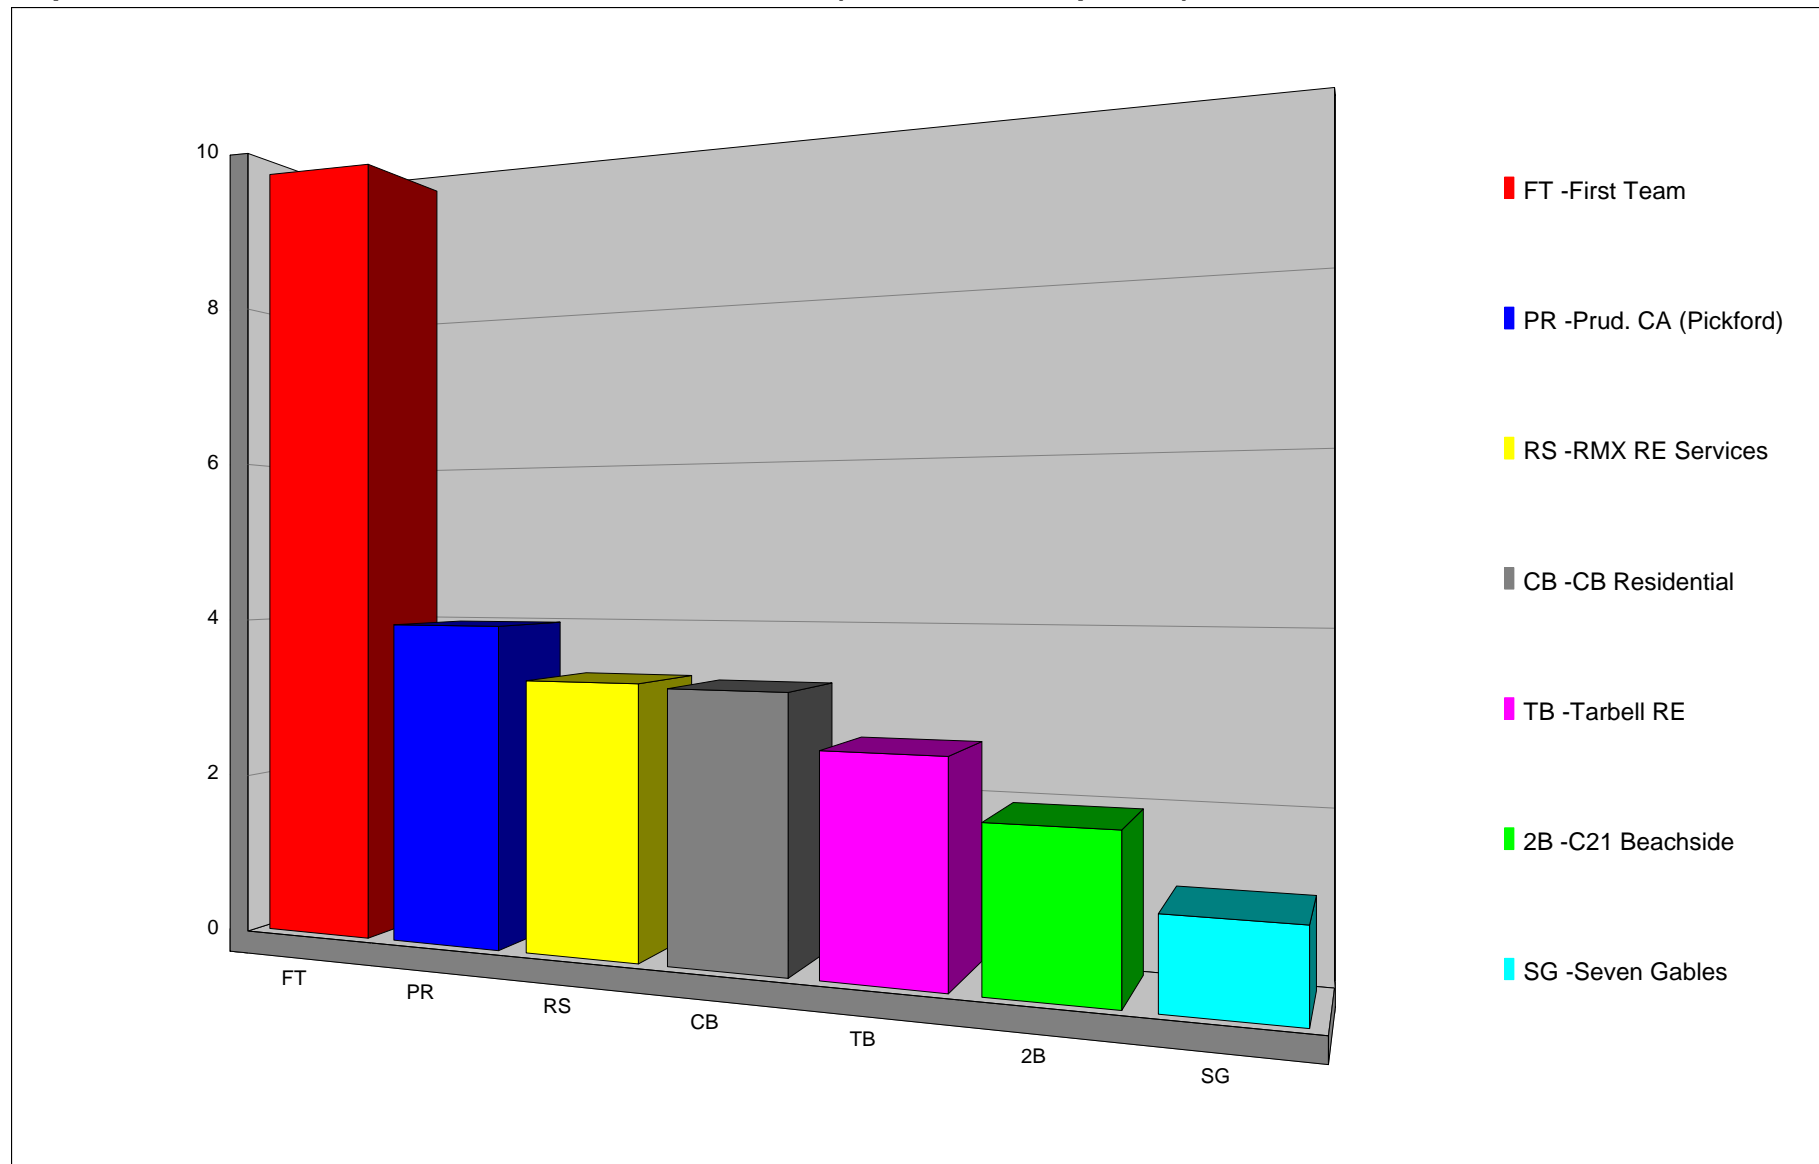

Market Share ReportTM by *Trendgraphix*

ORANGE COUNTY

Published Dec. 2007

Report based on Last 12 months' Total sales in Units (Residential Properties)

All reports presented are based on data supplied by the Orange County, Orange Coast, Pacific West, Downey, Rancho SE AOR, Laguna BOR, and Desert AOR or their MLSs. Neither the Associations nor their MLSs guarantee or are in anyway responsible for their accuracy. Data maintained by the Associations or their MLSs may not reflect all real estate activities in the market. Information deemed reliable but not guaranteed.